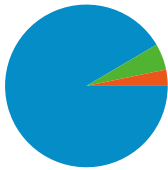

## Site Usage

11,968 Visits

44.99% Bounce Rate

31,440 Pageviews

00:01:57 Avg. Time on Site

2.63 Pages/Visit

84.40% % New Visits

## Traffic Sources Overview

- **Search Engines**  
10,954.00 (91.53%)
- **Direct Traffic**  
627.00 (5.24%)
- **Referring Sites**  
387.00 (3.23%)

1 - 10 of 3,736

**Pages on this site were viewed a total of 31,440 times**

**31,440** Pageviews

**23,989** Unique Views

**44.99%** Bounce Rate