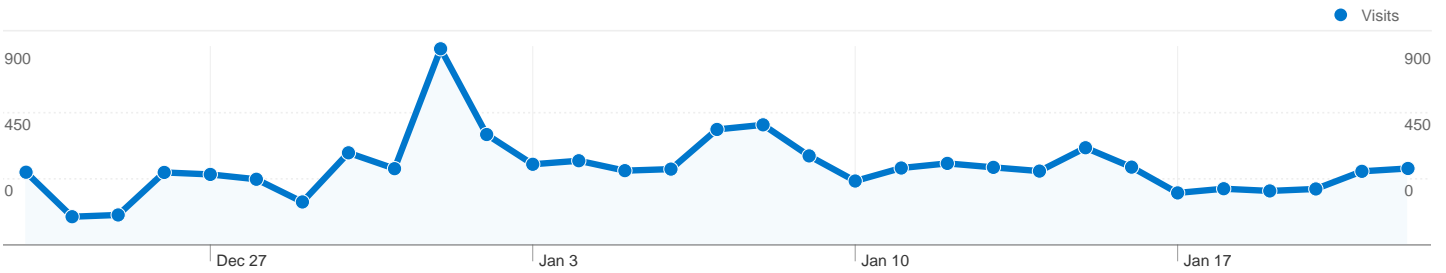

## Site Usage

11,968 Visits

44.99% Bounce Rate

31,440 Pageviews

00:01:57 Avg. Time on Site

2.63 Pages/Visit

84.40% % New Visits

 5.24% Direct Traffic

 3.23% Referring Sites

 91.53% Search Engines

- **Search Engines**  
10,954.00 (91.53%)
- **Direct Traffic**  
627.00 (5.24%)
- **Referring Sites**  
387.00 (3.23%)

## Search sent 10,954 total visits via 3,736 keywords