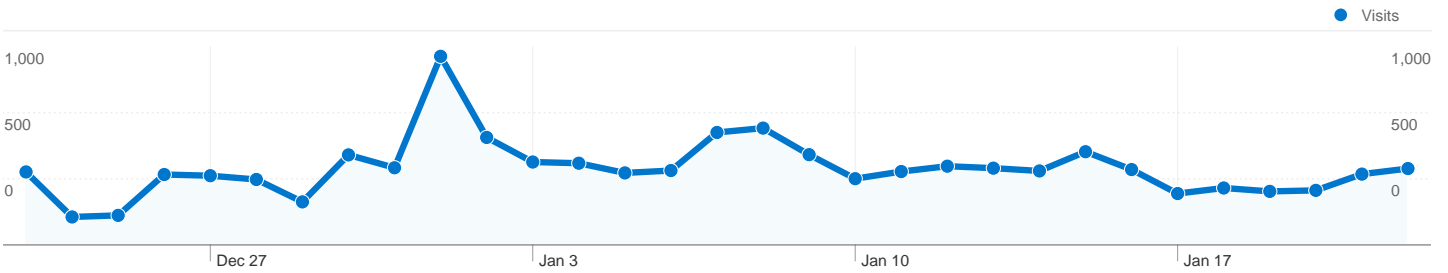

All traffic sources sent a total of 11,968 visits

5.24% Direct Traffic

3.23% Referring Sites

91.53% Search Engines

- **Search Engines**
  10,954.00 (91.53%)
- **Direct Traffic**
  627.00 (5.24%)
- **Referring Sites**
  387.00 (3.23%)

Top Traffic Sources

Sources	Visits	% visits	Keywords	Visits	% visits
google (organic)	10,746	89.79%	fokus pica	848	7.74%
(direct) ((none))	627	5.24%	pica i namus	505	4.61%
google.lt (referral)	253	2.11%	maistas i namus	312	2.85%
search (organic)	100	0.84%	sushi express vilnius	203	1.85%
bing (organic)	81	0.68%	kinieciu maistas i namus	184	1.68%