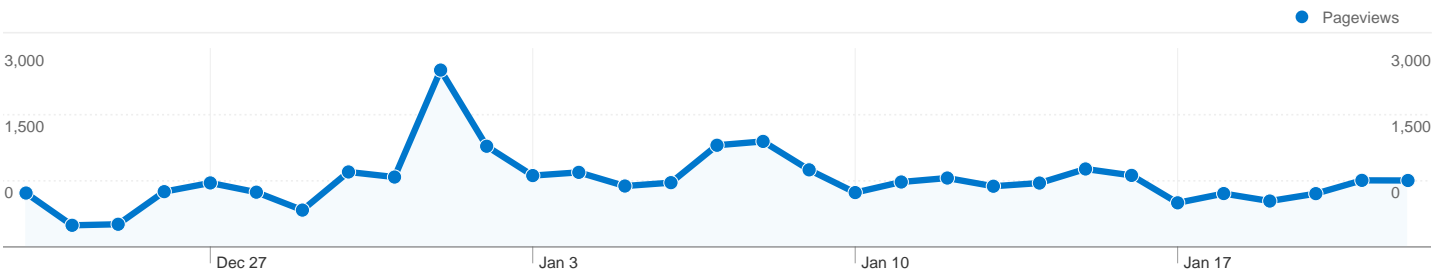

Pages on this site were viewed a total of 31,440 times

31,440 Pageviews

23,989 Unique Views

44.99% Bounce Rate

AdSense Performance

0 AdSense Page Impressions

$0.00 AdSense Revenue

0 AdSense Unit Impressions

Top Content

Pages	Pageviews	% Pageviews
/	3,580	11.39%
/vilnius/sushi-express-greito-maisto-japonu-restoranas-vilnius-	1,849	5.88%
/vilnius/fokus-pica-maistas-i-namus-ukmergeje-ir-vilniuje	1,537	4.89%
/maistas/vilnius/	1,502	4.78%
/vilnius/sicuan-kinu-restoranas-juros-gerybes-zuvis-vistiena-	1,498	4.76%